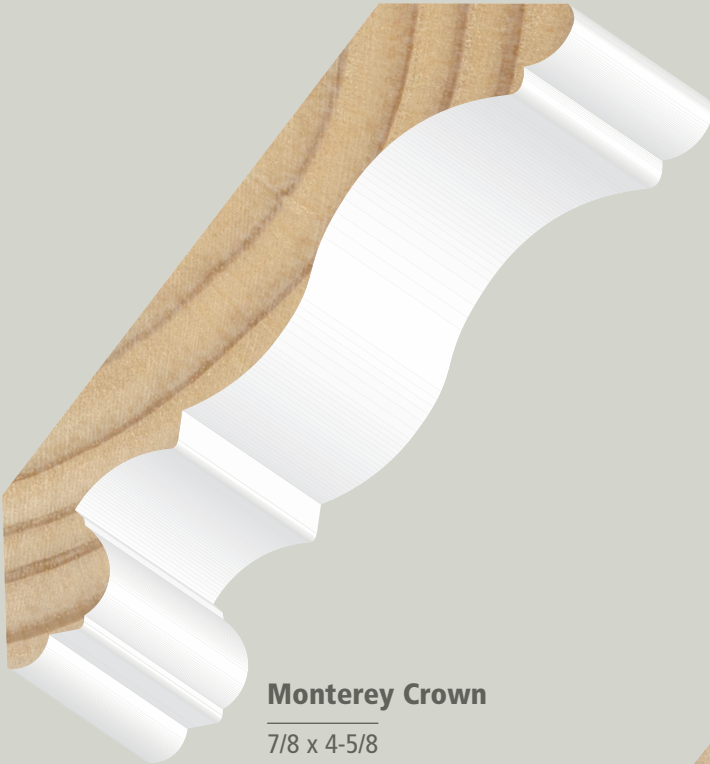

3/4 x 4-3/8

P610PR PRIMED PINE

4-1/4" to 4-5/8" Crown

Colonial Crown

1-1/8 x 4-5/16

P611PR PRIMED PINE

Crown

9/16 x 4-1/4

P283PR PRIMED PINE

Also available in:

5-1/4, 6-3/8

Crown

9/16 x 4-5/8

P285PR PRIMED PINE

11/16 x 4-5/8

P64PR PRIMED PINE

Also available in:

1-5/8, 2-1/4, 2-3/4, 3-1/4, 3-5/8, 5-1/4

4-5/8" to 4-15/16" Crown

Monterey Crown

7/8 x 4-5/8

P869PPR PREMIUM PRIMED PINE

Also available in:
6-1/2

Single Bead Crown

11/16 x 4-5/8

P866PPR PREMIUM PRIMED PINE

Also available in:
3-1/4, 6-1/2

Double Bead Crown

7/8 x 4-15/16

P011PR PRIMED PINE

Also available in:
3-7/16, 7-3/16

5-1/4" Crown