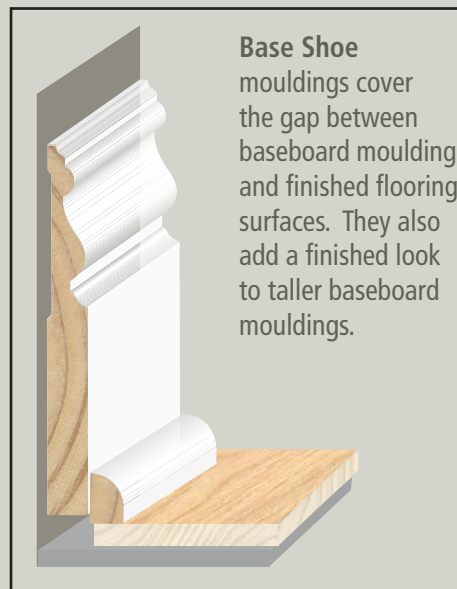

9/16 x 3-1/2

P830PPR PREMIUM PRIMED PINE

Also available in:
5-1/2

Base Shoe

7/16 x 11/16

P229PR PRIMED PINE

Base Shoe mouldings cover the gap between baseboard mouldings and finished flooring surfaces. They also add a finished look to taller baseboard mouldings.