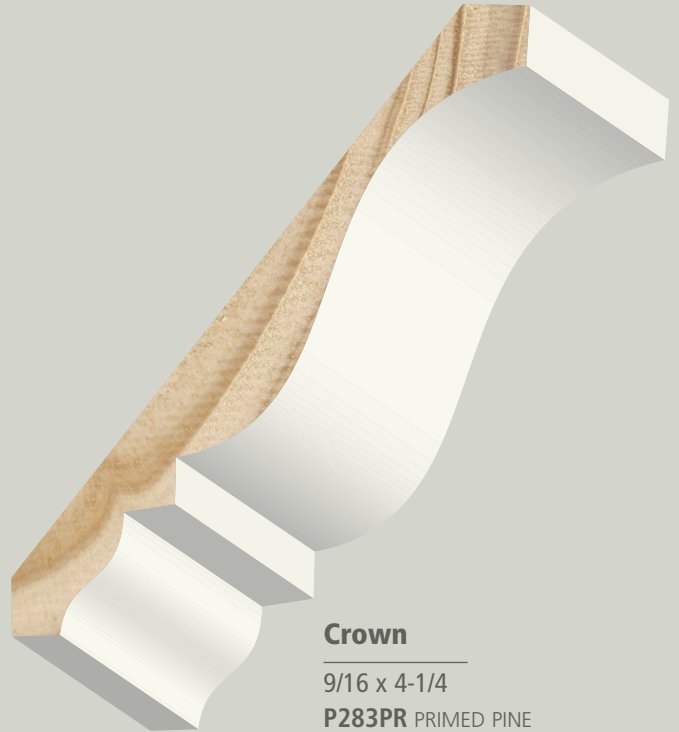

3/4 x 4-3/8

P610PR PRIMED PINE

4-1/4" to 4-5/8" Crown

Colonial Crown

1-1/8 x 4-5/16

P611PR PRIMED PINE

Crown

9/16 x 4-1/4

P283PR PRIMED PINE

Also available in:

5-1/4, 6-3/8

Crown

9/16 x 4-5/8

P285PR PRIMED PINE

11/16 x 4-5/8

P64PR PRIMED PINE