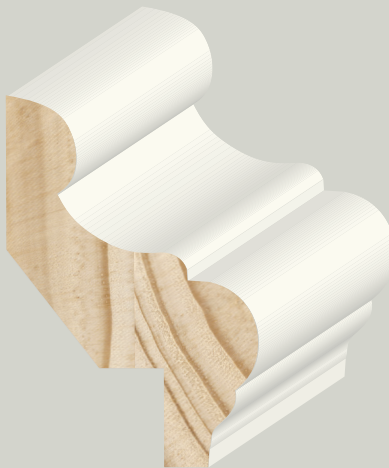

P020PR PRIMED PINE

Victorian Base Cap

11/16 x 2-7/16

P021PR PRIMED PINE

Cap

1-3/16 x 2-3/16

P023PR PRIMED PINE

Coronado-Wainscot Cap