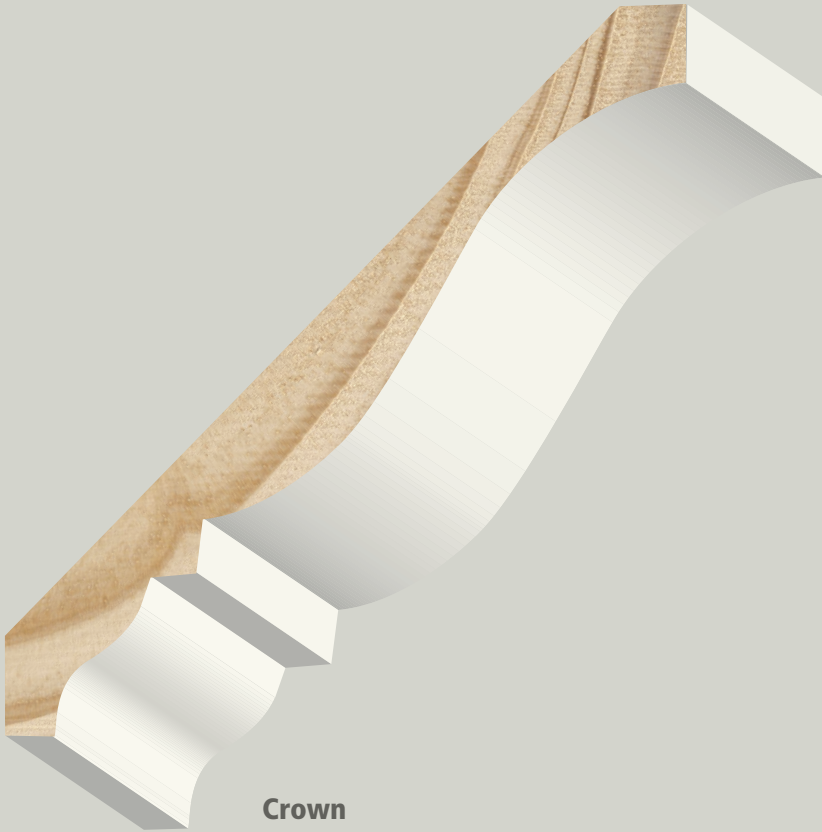

Also available in:

1-5/8, 2-1/4, 2-3/4, 3-1/4, 3-5/8, 5-1/4

4-5/8" to 4-15/16" Crown

Monterey Crown

7/8 x 4-5/8

P869PPR PREMIUM PRIMED PINE

Also available in:
6-1/2

Single Bead Crown

11/16 x 4-5/8

P866PPR PREMIUM PRIMED PINE

Also available in:
3-1/4, 6-1/2

Double Bead Crown

7/8 x 4-15/16

P011PR PRIMED PINE

Also available in:
3-7/16, 7-3/16

5-1/4" Crown

Crown

9/16 x 5-1/4

P494PR PRIMED PINE

Also available in:

4-1/4, 6-3/8

Craftsman Crown

3/4 x 5-1/4

P862PPR PREMIUM PRIMED PINE