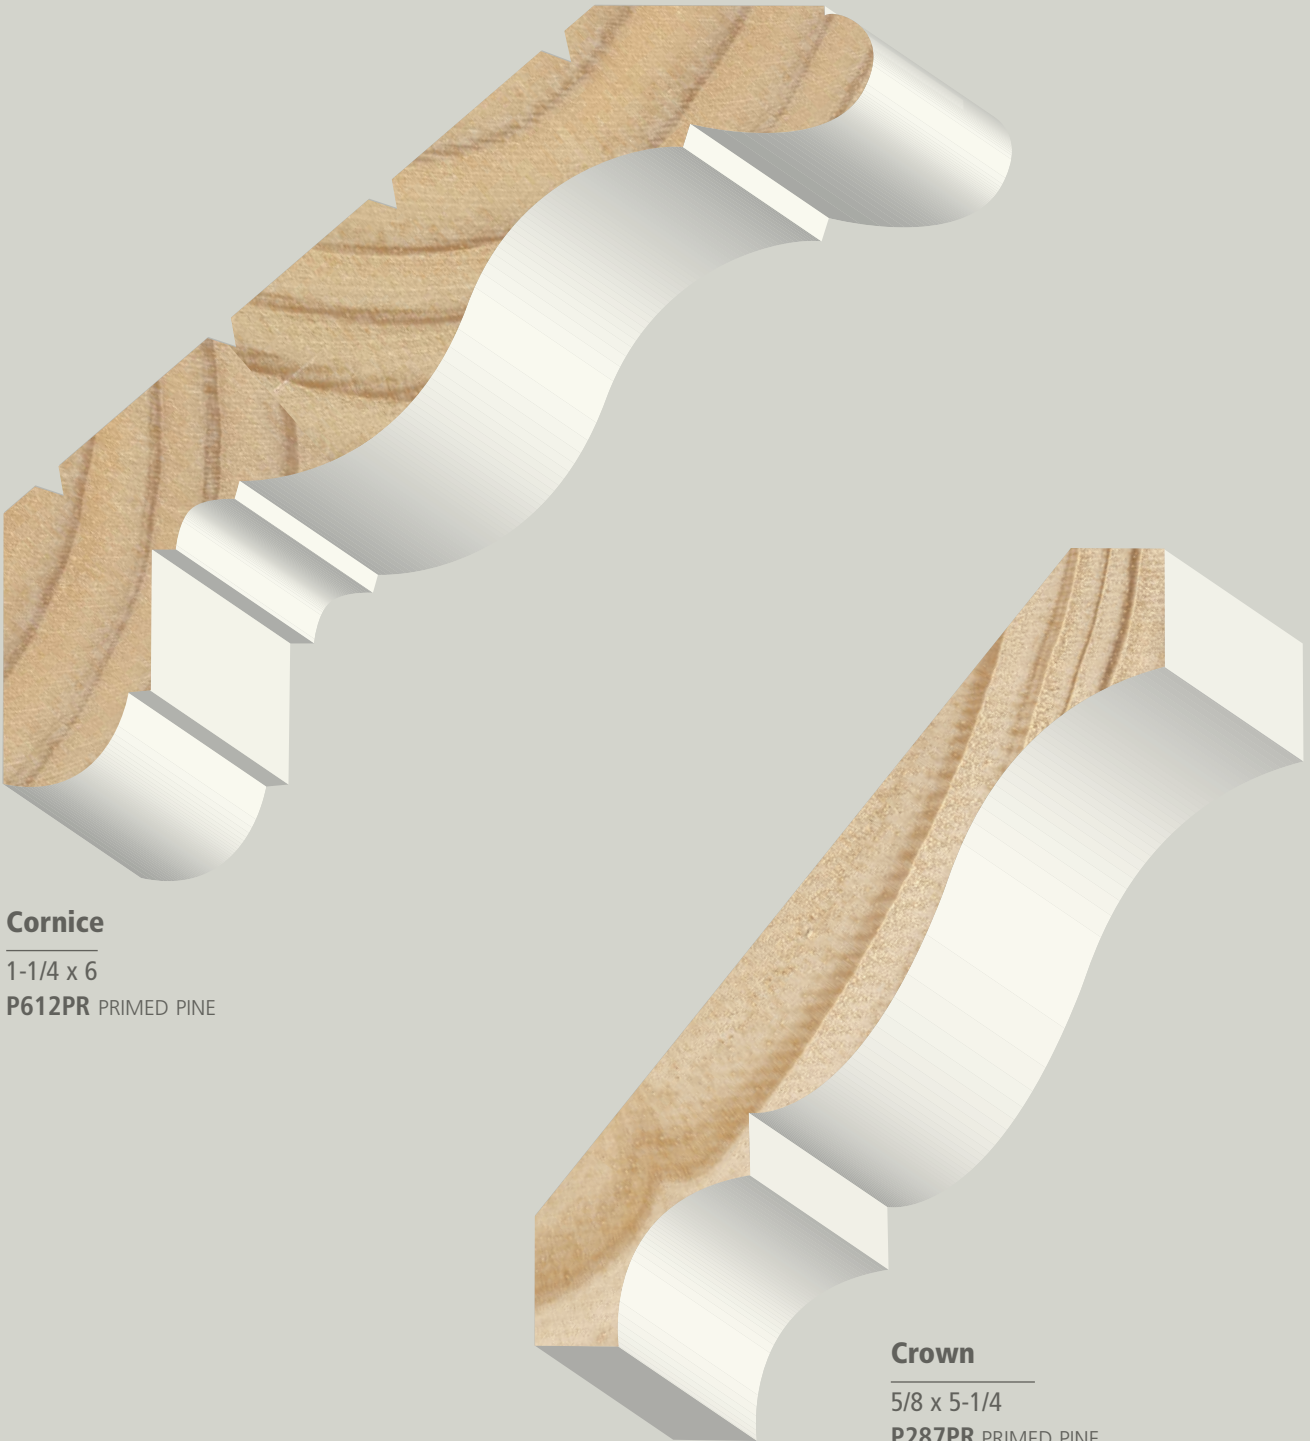

11/16 x 4-5/8

P866PPR PREMIUM PRIMED PINE

Also available in:
3-1/4, 6-1/2

Double Bead Crown

7/8 x 4-15/16

P011PR PRIMED PINE

Also available in:
3-7/16, 7-3/16

5-1/4" Crown

Crown

9/16 x 5-1/4

P494PR PRIMED PINE

Also available in:

4-1/4, 6-3/8

Craftsman Crown

3/4 x 5-1/4

P862PPR PREMIUM PRIMED PINE

Also available in:

2-3/8, 4"

5-1/4" to 6" Crown

Cornice

1-1/4 x 6

P612PR PRIMED PINE

Crown

5/8 x 5-1/4