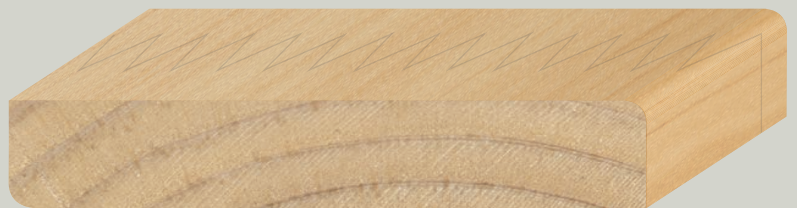

Hook Strip

9/16 x 3-1/4

P305FJ RAW FJ PINE