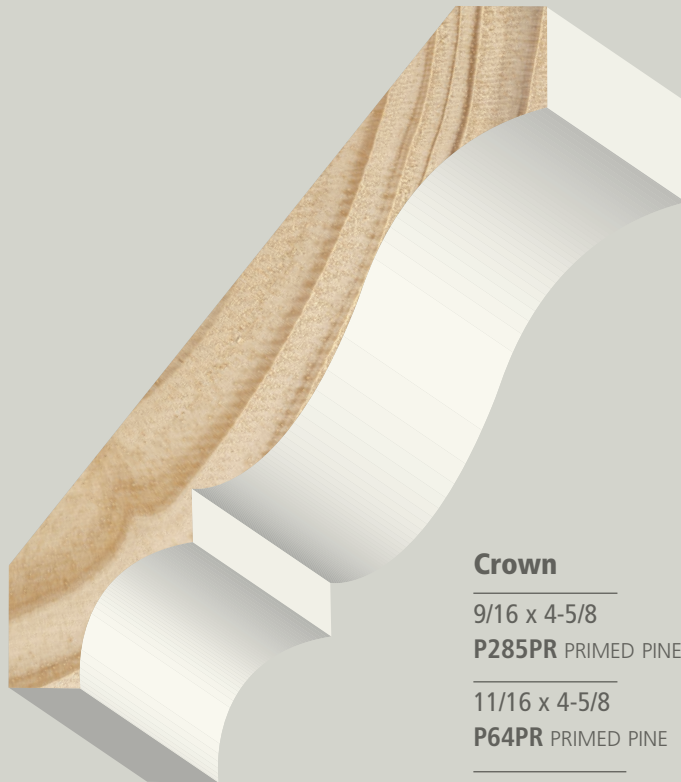

3/4 x 4-3/8

P610PR PRIMED PINE

4-1/4" to 4-5/8" Crown

Colonial Crown

1-1/8 x 4-5/16

P611PR PRIMED PINE

Crown

9/16 x 4-1/4

P283PR PRIMED PINE

Also available in:

5-1/4, 6-3/8

Crown

9/16 x 4-5/8

P285PR PRIMED PINE

11/16 x 4-5/8

P64PR PRIMED PINE