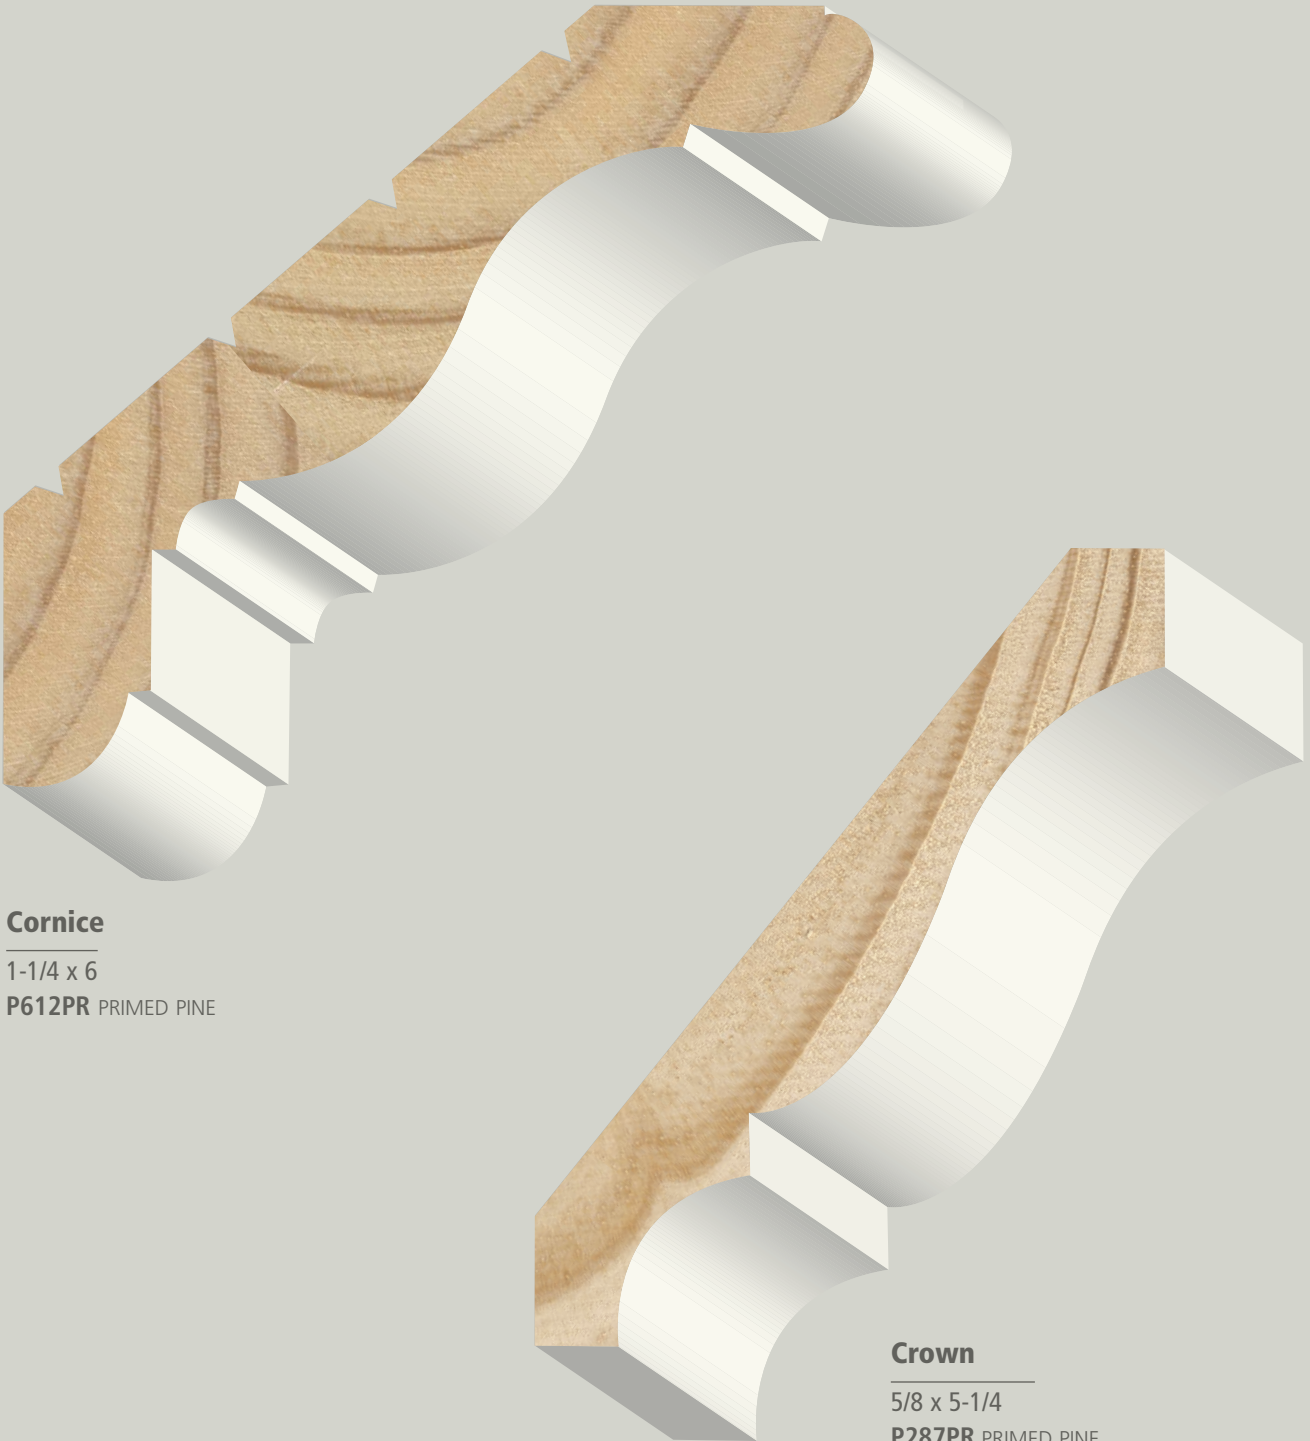

5-1/4" to 6" Crown

Cornice

1-1/4 x 6

P612PR PRIMED PINE

Crown

5/8 x 5-1/4

P287PR PRIMED PINE

11/16x 5-1/4

P65PR PRIMED PINE

Also available in:

1-5/8, 2-1/4, 2-3/4, 3-1/4, 3-5/8, 4-5/8