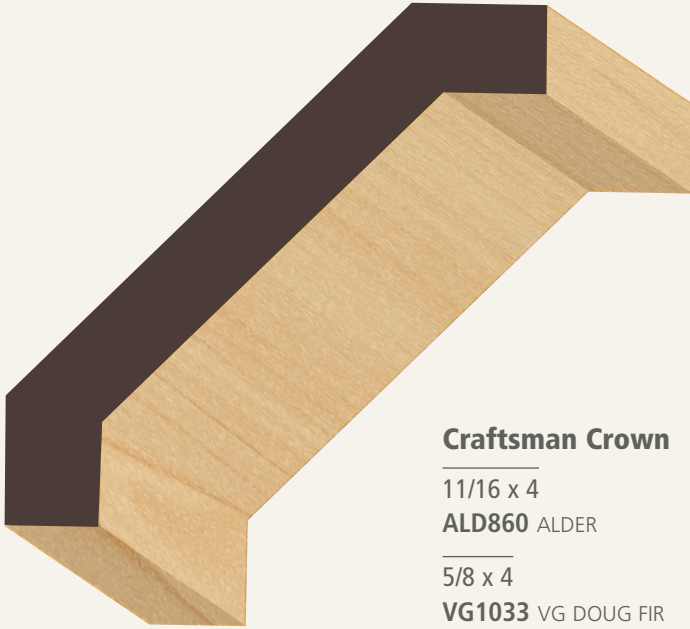

3/4 x 4-3/4

ALD981 ALDER

Double Bead Crown

1-1/8 x 6-1/2
ALD012 ALDER

Double Bead Crown

13/16 x 4-5/8
ALD011 ALDER

Crown/Pediment

Craftsman Crown