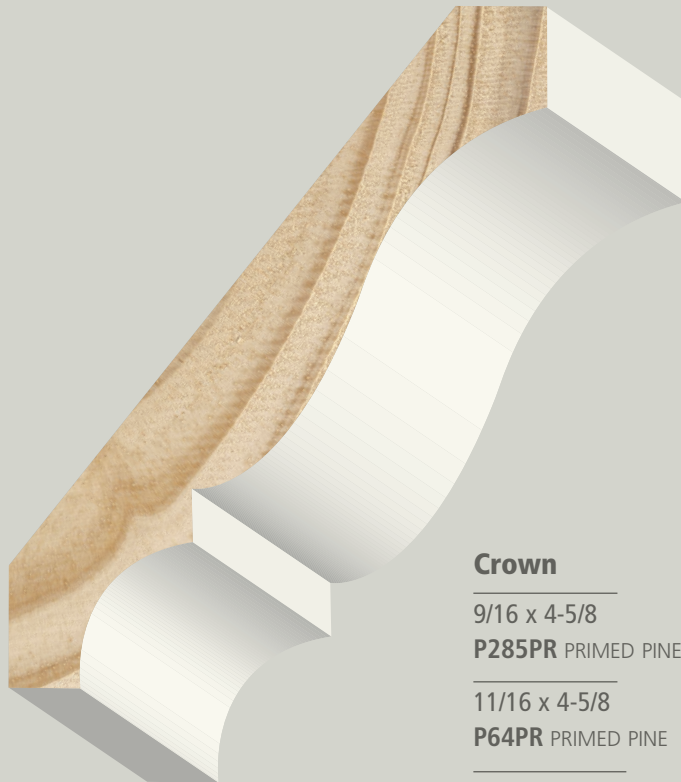

2-3/8, 5-1/4

Coronado Crown

3/4 x 4-3/8

P610PR PRIMED PINE

4-1/4" to 4-5/8" Crown

Colonial Crown

1-1/8 x 4-5/16

P611PR PRIMED PINE

Crown

9/16 x 4-1/4

P283PR PRIMED PINE

Also available in:

5-1/4, 6-3/8

Crown

9/16 x 4-5/8

P285PR PRIMED PINE