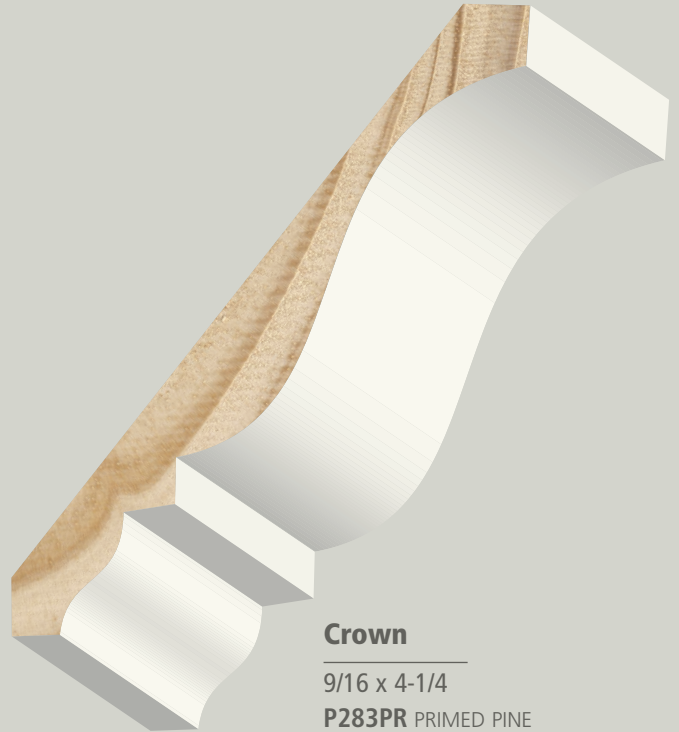

2-3/8, 5-1/4

Coronado Crown

3/4 x 4-3/8

P610PR PRIMED PINE

4-1/4" to 4-5/8" Crown

Colonial Crown

1-1/8 x 4-5/16

P611PR PRIMED PINE

Crown

9/16 x 4-1/4

P283PR PRIMED PINE

Also available in:

5-1/4, 6-3/8

Crown

9/16 x 4-5/8

P285PR PRIMED PINE