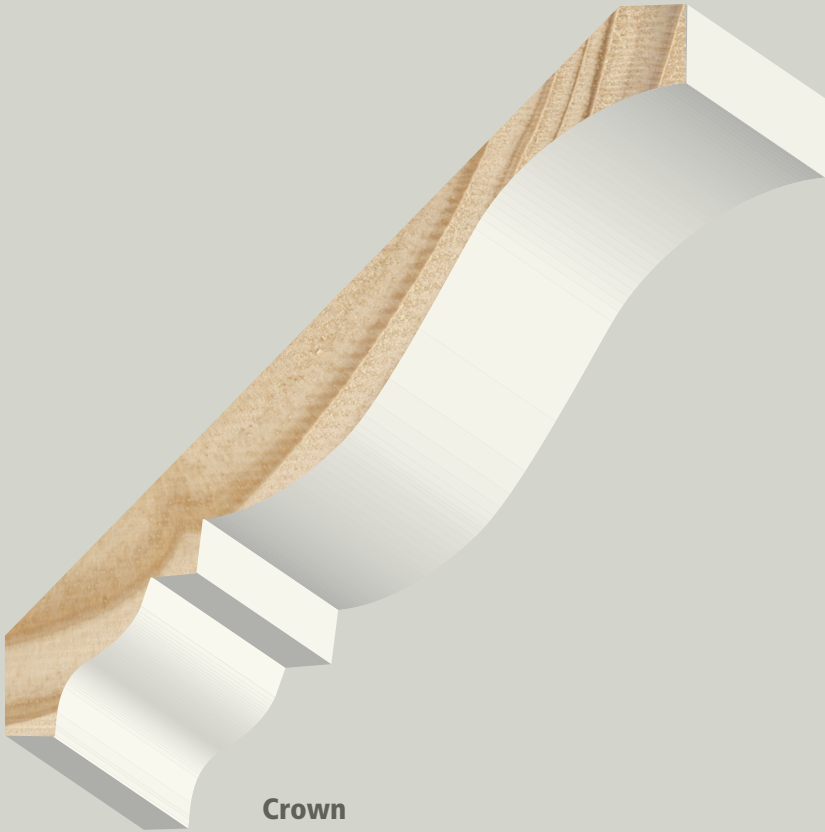

Also available in:
6-1/2

Single Bead Crown

11/16 x 4-5/8

P866PPR PREMIUM PRIMED PINE

Also available in:
3-1/4, 6-1/2

Double Bead Crown

7/8 x 4-15/16

P011PR PRIMED PINE

Also available in:
3-7/16, 7-3/16

5-1/4" Crown

Crown

9/16 x 5-1/4

P494PR PRIMED PINE

Also available in:

4-1/4, 6-3/8

Craftsman Crown