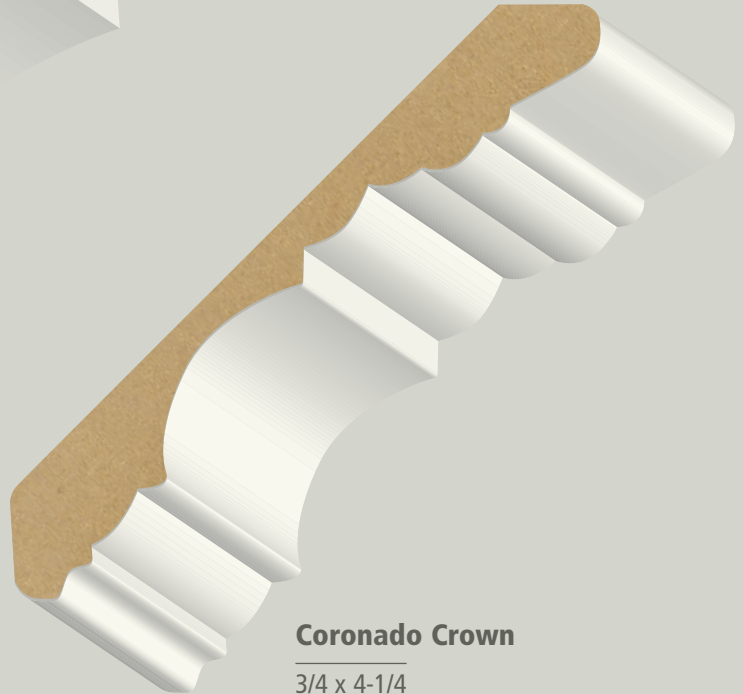

1/2 x 5/8
DNTL-709 HARDWOOD

4-1/4" Crown

Charleston Crown

9/16 x 4-1/4

MDF566A PRIMED MDF

Also available in:
6"

Contemporary Crown

5/8 x 4-1/4

MDF95A PRIMED MDF

Also available in:
5-5/8, 7-1/4

4-1/4" to 4-5/8" Crown

Single Bead Crown

11/16 x 4-5/8

MDF006A PRIMED MDF

Also available in:
3-1/4, 6-9/16

Coronado Crown

3/4 x 4-1/4

MDF108A PRIMED MDF

Also available in:
6-9/16

Cornice

3/4 x 4-5/8

MDF100A PRIMED MDF

Also available in:
6"

4-5/8" to 5-3/64" Crown

Double Bead Crown

7/8 x 4-5/8

MDF011A PRIMED MDF

*Also available in:
3-7/16, 7-3/16 .*

Dentil Crown

11/16 x 5-3/64

MDF700A PRIMED MDF

5-1/4" Crown