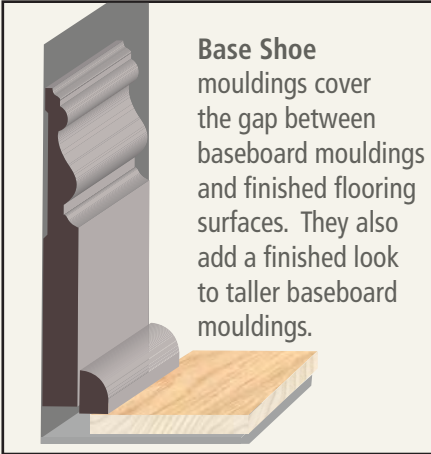

Bases

Base Shoe mouldings cover the gap between baseboard mouldings and finished flooring surfaces. They also add a finished look to taller baseboard mouldings.