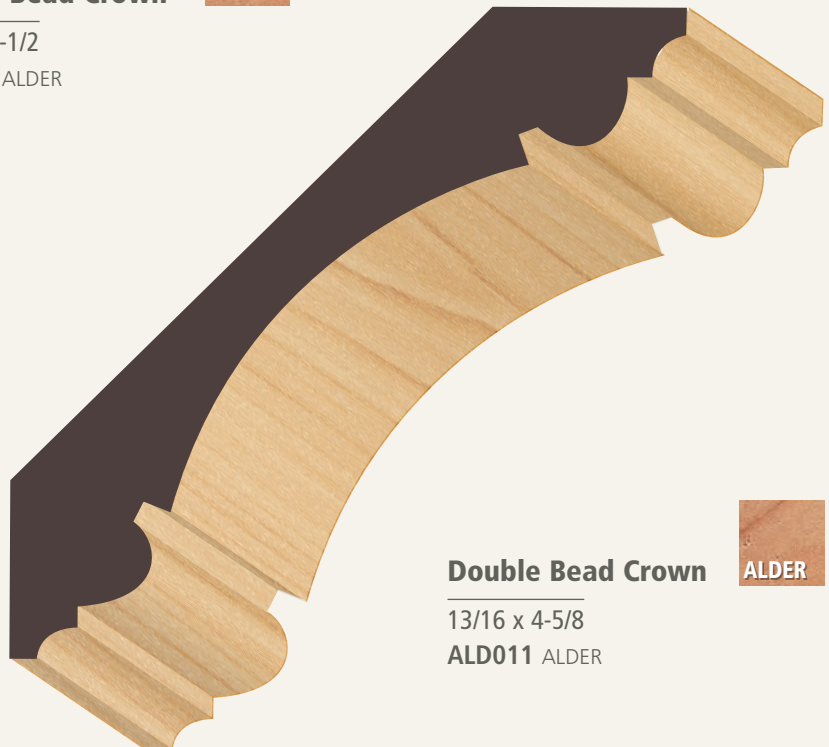

VG1035 VG DOUG FIR

Crown

Regal Crown

VG FIR

1-1/8 x 7-3/16

VG1045 VG DOUG FIR

Princeton Crown

ALDER

3/4 x 4-3/4

ALD981 ALDER

Double Bead Crown

1-1/8 x 6-1/2
ALD012 ALDER

Double Bead Crown

13/16 x 4-5/8
ALD011 ALDER

Crown/Pediment

Craftsman Crown