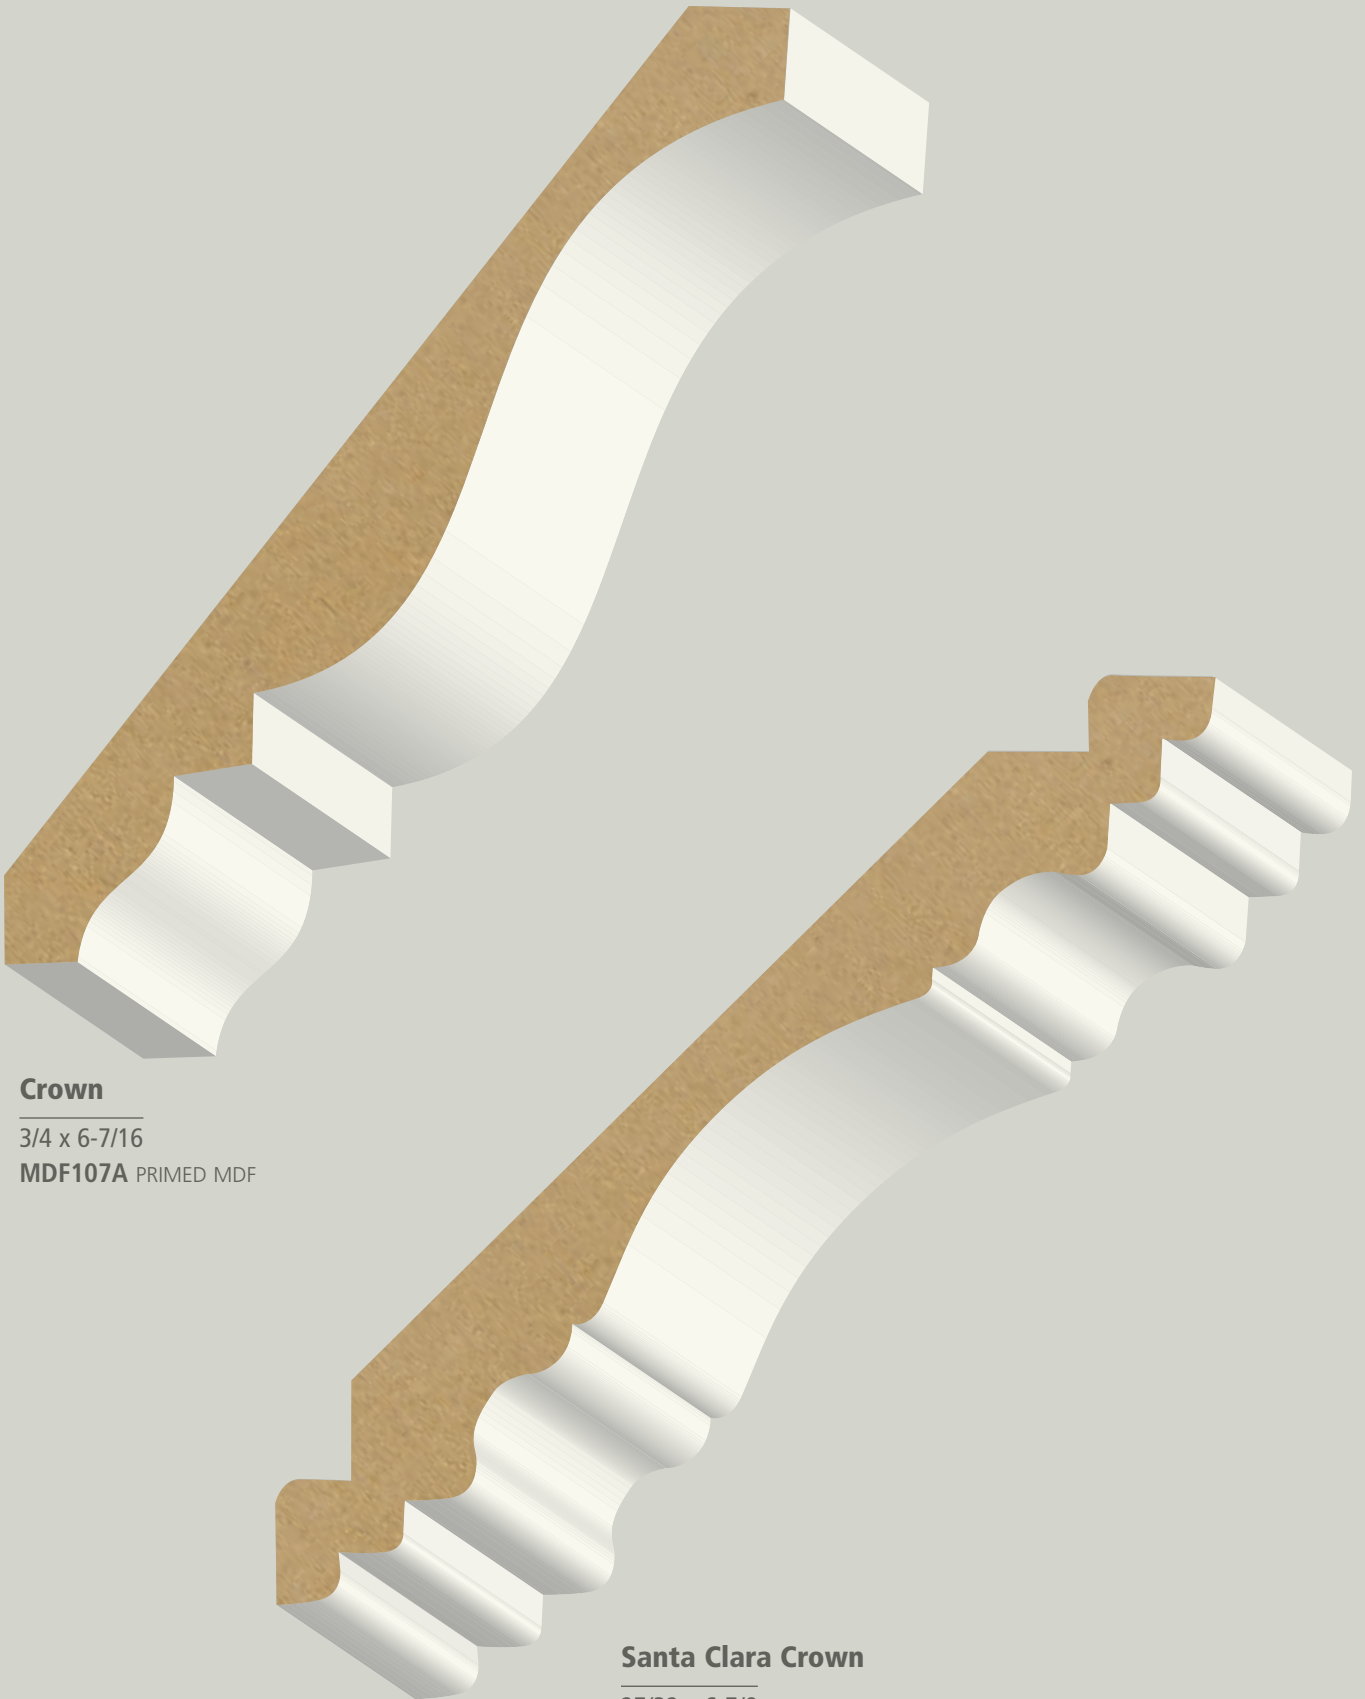

6-7/16" to 6-7/8" Crown

Crown

3/4 x 6-7/16

MDF107A PRIMED MDF

Santa Clara Crown

27/32 x 6-7/8

MDF289A PRIMED MDF