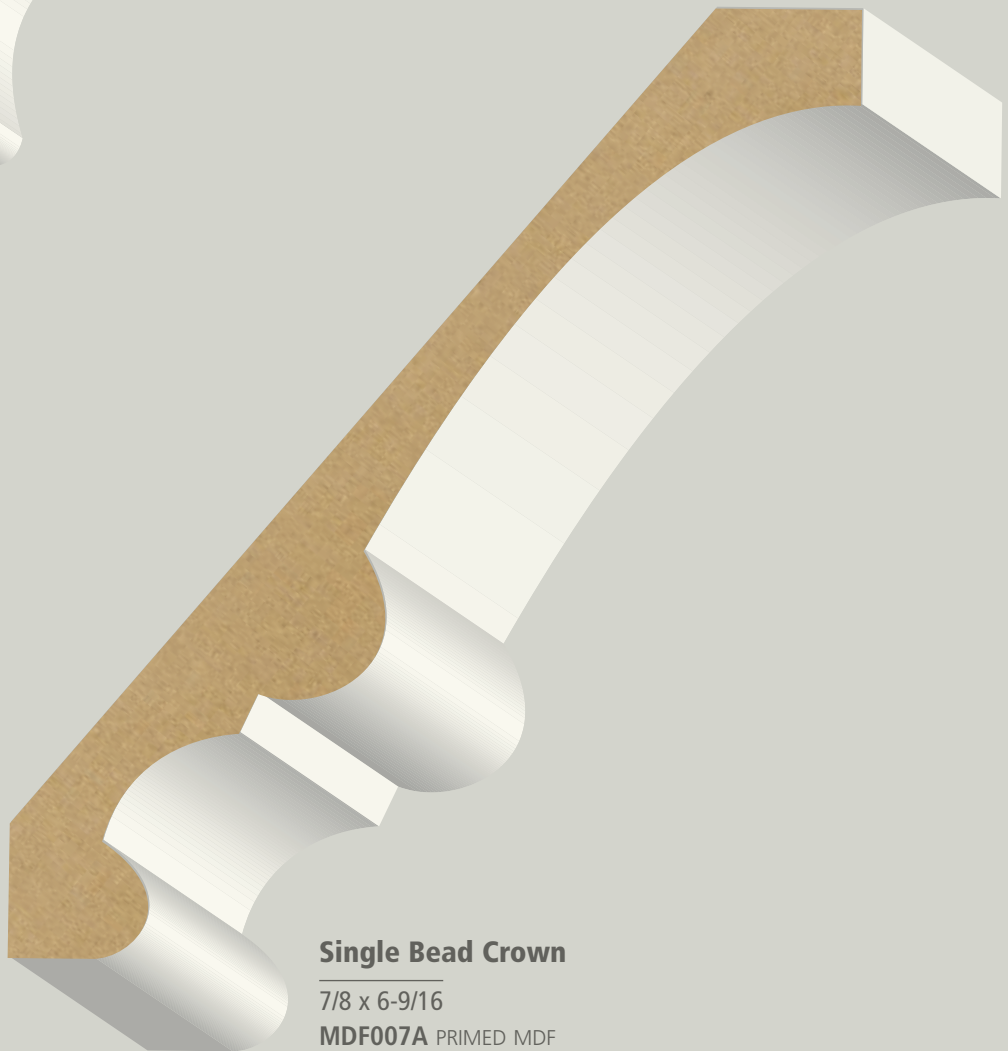

MDF289A PRIMED MDF

6-9/16" Crown

Coronado Crown

7/8 x 6-9/16

MDF104A PRIMED MDF

Also available in:
4-1/4

Single Bead Crown

7/8 x 6-9/16

MDF007A PRIMED MDF

Also available in:
3-1/4, 4-5/8

7-1/4" Crown

(Shown Here at 90% Actual Size)

Crown

9/16 x 7-1/4

MDF106A PRIMED MDF

Also available in:

2-3/4, 3-5/8, 4-1/4, 5-1/4, 8-7/8

Contemporary Crown

1-1/16 x 7-1/4

MDF98A PRIMED MDF

Also available in:

4-1/4, 5-5/8

7-3/16" to 8" Crown

(Shown Here at 90% Actual Size)