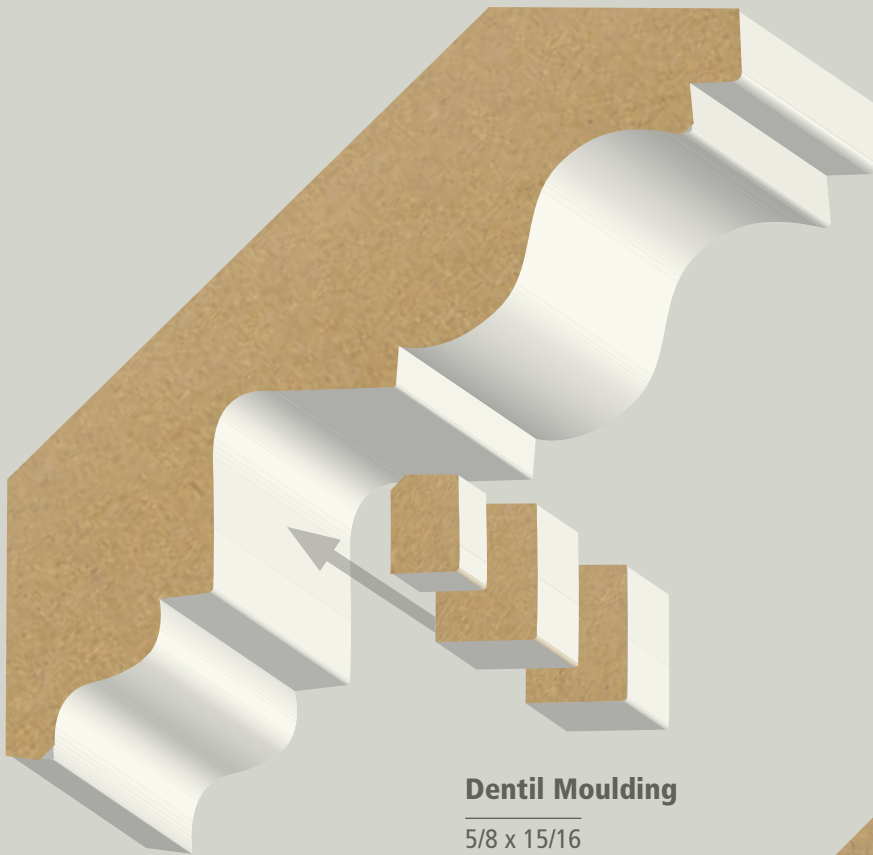

11/16 x 5-3/64

MDF700A PRIMED MDF

5-1/4" Crown

Crown

9/16 x 5-1/4

MDF567A PRIMED MDF

5/8 x 5-1/4

MDF65A PRIMED MDF

Also available in:

2-3/4, 3-5/8, 4-1/4, 7-1/4, 8-7/8

Craftsman Crown

11/16 x 5-1/4

MDF862A PRIMED MDF

Also available in:

2-3/8, 4-1/4

5-1/2" to 5-5/8" Crown

Dentil Ready Crown

7/8 x 5-1/2

MDF707A PRIMED MDF

Also available in:
3-3/4,

Dentil Moulding

5/8 x 15/16

DNTL-707 HARDWOOD

Contemporary Crown