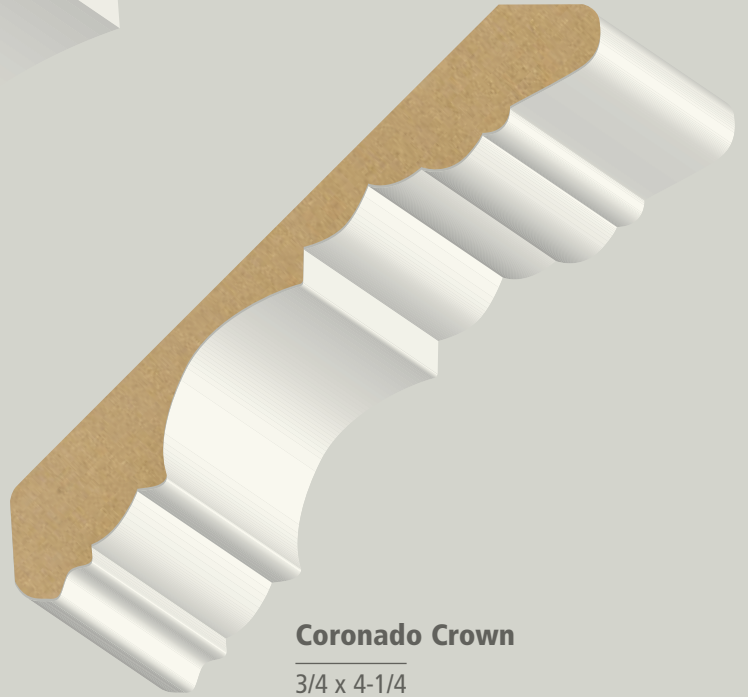

DNTL-709 HARDWOOD

4-1/4" Crown

Charleston Crown

9/16 x 4-1/4

MDF566A PRIMED MDF

Also available in:
6"

Contemporary Crown

5/8 x 4-1/4

MDF95A PRIMED MDF

Also available in:
5-5/8, 7-1/4

4-1/4" to 4-5/8" Crown

Single Bead Crown

11/16 x 4-5/8

MDF006A PRIMED MDF

Also available in:

3-1/4, 6-9/16

Coronado Crown

3/4 x 4-1/4

MDF108A PRIMED MDF

Also available in:

6-9/16

Cornice

3/4 x 4-5/8

MDF100A PRIMED MDF

Also available in:

6"

4-5/8" to 5-3/64" Crown

Double Bead Crown

7/8 x 4-5/8

MDF011A PRIMED MDF

*Also available in:
3-7/16, 7-3/16 .*

Dentil Crown